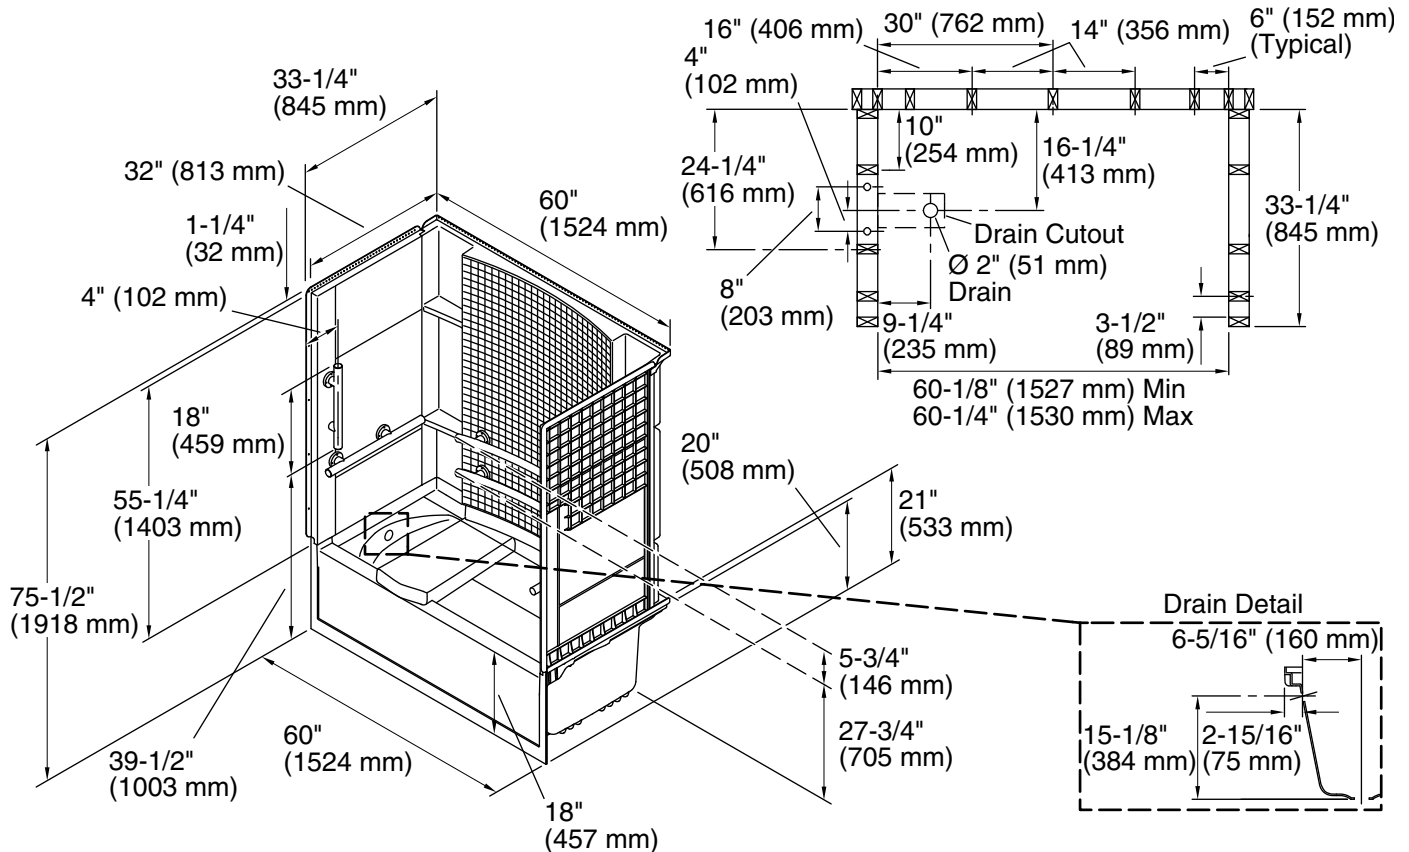

60" x 32" ADA bath/shower w/ grab bars and bath seat

**Accord®**

**71150115**

**Features**

- 18" apron.
- Pivot snap-together modular design.
- Tile look.
- Corner shelves.
- Stainless steel grab bars.
- Bath seat on right.

**Included Components**

Product consists of:

- 71151114 60" x 32" bath w/ seat and left-hand drain
- 71154113 60" x 32" ADA bath/shower wall set w/ grab bars

**ADA**

**Codes/Standards**

- CSA B45.5/IAPMO Z124
- ASTM E162
- ASTM E662
- ADA
- ICC/ANSI A117.1
- HUD, UM Bulletin 73

For the most current Specification Sheet, go to [www.sterlingplumbing.com](http://www.sterlingplumbing.com).

5-29-2021 07:31 - US/CA

**Technical Information**

All product dimensions are nominal.

Installation:	Three-wall alcove
Drain location:	Left
Basin area, bottom:	21-1/2" x 46-1/8" (546 mm x 1172 mm)
Basin area, top:	23" x 51" (584 mm x 1295 mm)
Water depth:	13-1/8" (333 mm)
Water capacity:	56 gal (212 L)
Maximum door height:	55-7/8" (1419 mm)
Maximum door width:	56-3/4" (1441 mm)